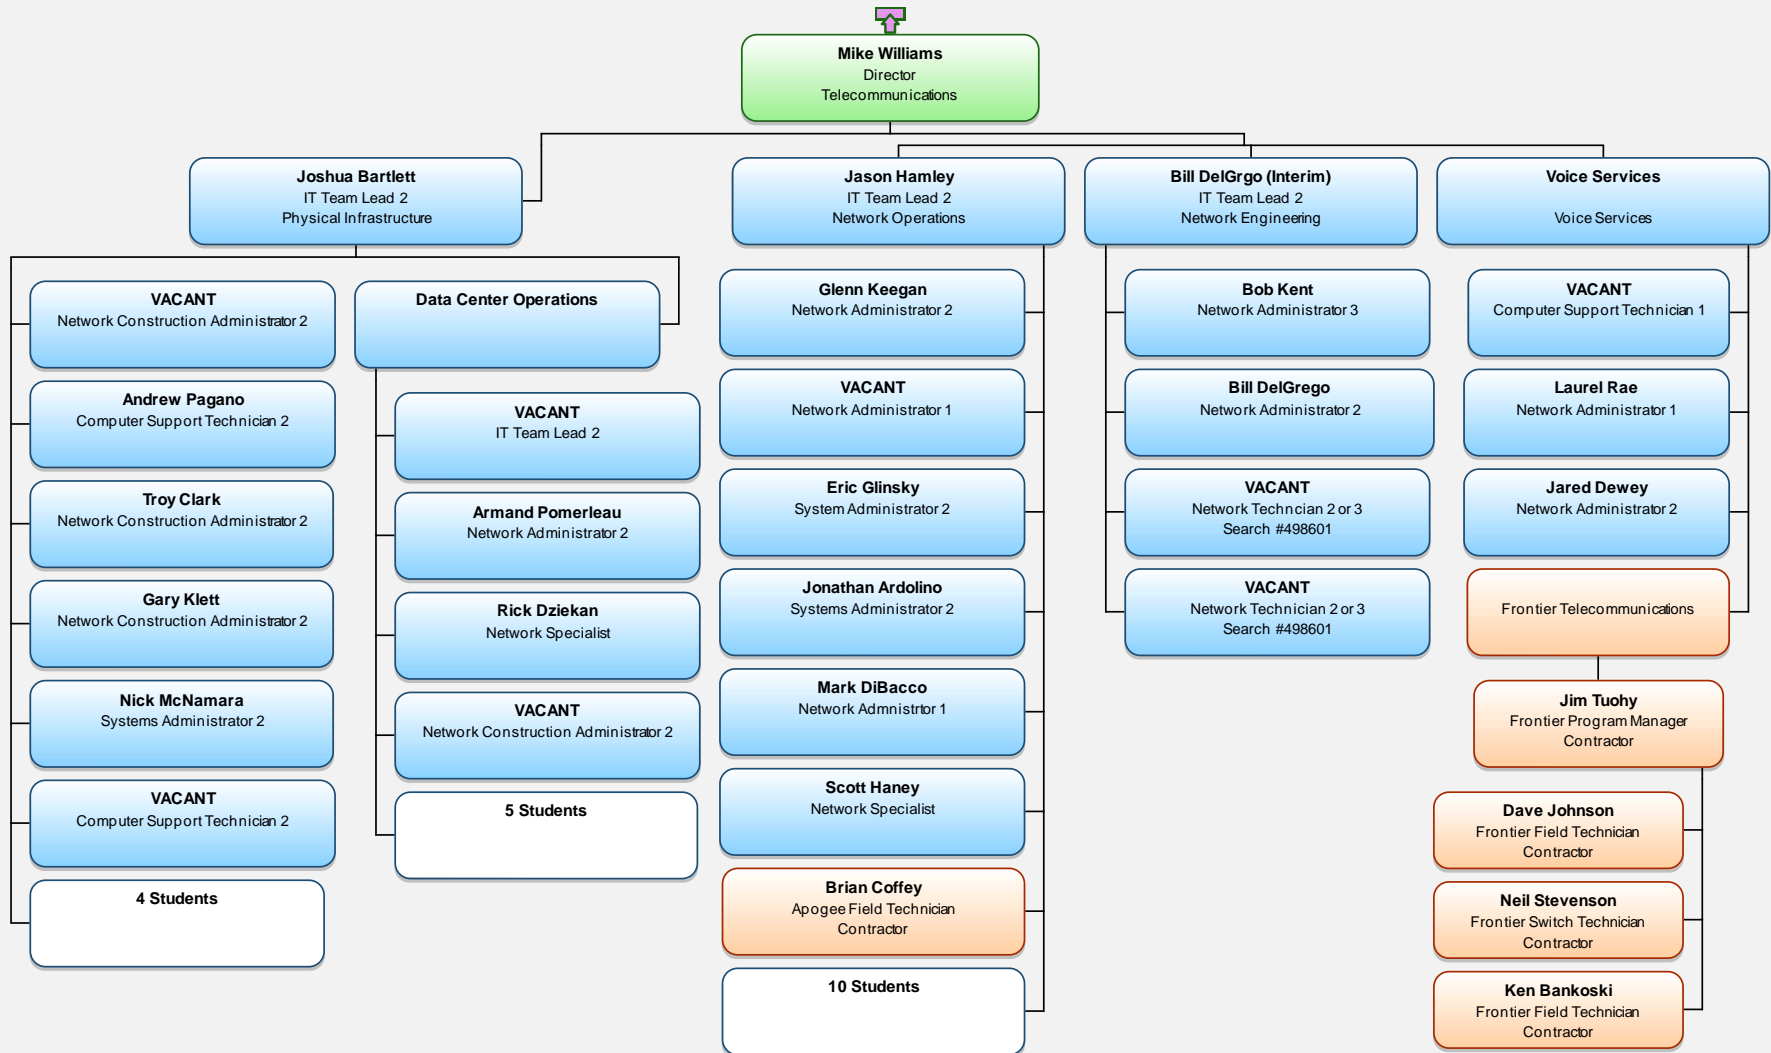

Office of the CIO

Security

Connecticut Education Network

Business Office

Telecommunications

Campus Technology Services

Enterprise Systems

Project Management Office

Research IT

Enterprise Applications