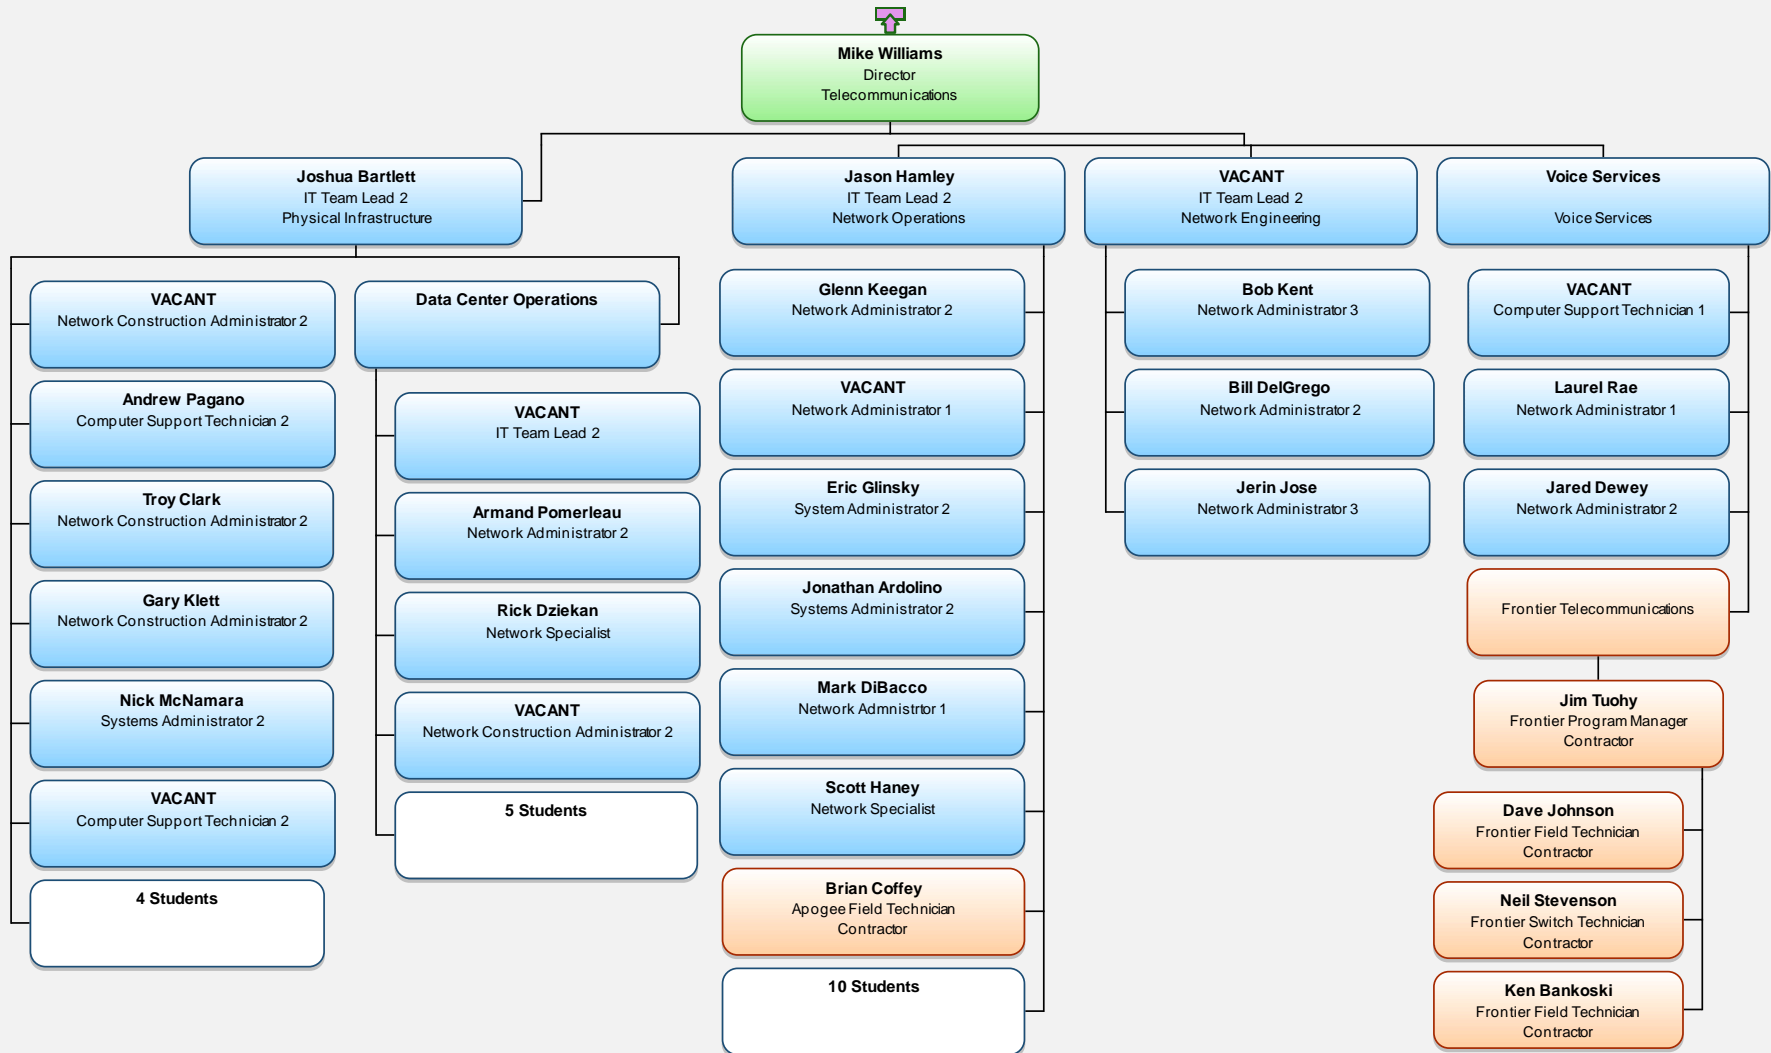

Office of the CIO

Security

Connecticut Education Network

Business Office

Telecommunications

Campus Technology Services

Enterprise Systems

Project Management Office

Research IT

Enterprise Applications